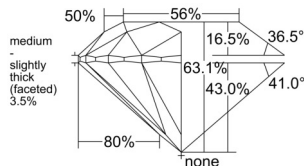

GIA®

FACSIMILE

GIA REPORT 7532927487

Verify this report at GIA.edu

GIA NATURAL DIAMOND DOSSIER®

November 10, 2025
GIA Report Number 7532927487
Shape and Cutting Style ..... Round Brilliant
Measurements ..... 4.86 - 4.89 x 3.08 mm

GRADING RESULTS

Carat Weight ..... 0.45 carat
Color Grade ..... G
Clarity Grade S11
Cut Grade ..... Excellent

ADDITIONAL GRADING INFORMATION

Polish ..... Excellent
Symmetry ..... Excellent
Fluorescence ..... None
Clarity Characteristics ..... Crystal, Cloud
Inscription(s): GIA 7532927487

PROPORTIONS

GRADING SCALES

GIA COLOR SCALE

COLORLESS	D
	E
	F
	G
	H
	I
	J
NEAR COLORLESS	K
	L
Faint	M
	N
	O
	P
Very Light	Q
	R
	S
	T
	U
	V
Light	W
	X
	Y
	Z

GIA CLARITY SCALE

FLAWLESS	INTERNAL FLAWLESS	
		FLAWLESS
VERY VERY SLIGHTLY INCLUDED	VVS₁	
	VVS₂	
VERY SLIGHTLY INCLUDED	VS₁	
	VS₂	
SLIGHTLY INCLUDED	SI₁	
	SI₂	
INCLUDED	I₁	
	I₂	
	I₃	

GIA CUT SCALE

EXCELLENT
VERY GOOD
GOOD
FAIR
POOR