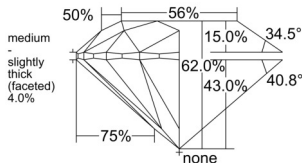

GIA®

FACSIMILE

GIA REPORT 7532932745

Verify this report at GIA.edu

GIA NATURAL DIAMOND DOSSIER®

November 07, 2025
GIA Report Number 7532932745
Shape and Cutting Style ..... Round Brilliant
Measurements ..... 3.85 - 3.87 x 2.39 mm

GRADING RESULTS

Carat Weight ..... 0.22 carat
Color Grade ..... D
Clarity Grade VVS1
Cut Grade ..... Excellent

ADDITIONAL GRADING INFORMATION

Polish ..... Excellent
Symmetry ..... Excellent
Fluorescence ..... None
Clarity Characteristics ..... Pinpoint
Inscription(s): GIA 7532932745

PROPORTIONS

Profile to actual proportions