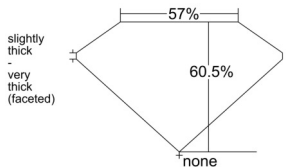

GIA®

FACSIMILE

GIA REPORT

7532935918

Verify this report at GIA.edu

GIA NATURAL DIAMOND DOSSIER®

December 18, 2025
GIA Report Number 7532935918
Shape and Cutting Style ..... Oval Brilliant
Measurements ..... 7.25 x 4.93 x 2.98 mm

GRADING RESULTS

Carat Weight ..... 0.70 carat
Color Grade L
Clarity Grade VS1

ADDITIONAL GRADING INFORMATION

Polish ..... Excellent
Symmetry ..... Very Good
Fluorescence ..... None
Clarity Characteristics..... Cloud, Feather, Needle, Pinpoint
Inscription(s): GIA 7532935918

PROPORTIONS

Profile not to actual proportions

GRADING SCALES

GIA COLOR SCALE		GIA CLARITY SCALE		
COLORLESS	D	VERY VERY SLIGHTLY INCLUDED	FLAWLESS	
	E		INTERNALLY FLAWLESS	
	F		VS₁	
	G		VS₂	
	NEAR COLORLESS	H	VERY SLIGHTLY INCLUDED	VS₁
		I		VS₂
		J	SLIGHTLY INCLUDED	I₁
		K		I₂
		L		I₃
		M		
FAINT	N	INCLUDED		
	O			
	P			
	Q			
	R			
	S			
	T			
	U			
LIGHT	V			
	W			
	X			
	Y			
Z