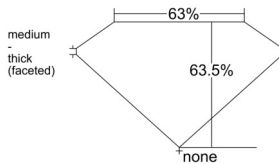

GIA®

FACSIMILE

GIA REPORT 7532937862

Verify this report at GIA.edu

GIA NATURAL DIAMOND DOSSIER®

November 06, 2025
GIA Report Number 7532937862
Shape and Cutting Style ..... Marquise Brilliant
Measurements ..... 6.69 x 3.60 x 2.29 mm

GRADING RESULTS

Carat Weight ..... 0.31 carat
Color Grade ..... D
Clarity Grade VS1

ADDITIONAL GRADING INFORMATION

Polish ..... Excellent
Symmetry ..... Very Good
Fluorescence ..... None
Clarity Characteristics..... Crystal, Cloud, Feather, Needle
Inscription(s): GIA 7532937862

PROPORTIONS

Profile not to actual proportions

GRADING SCALES

GIA COLOR SCALE		GIA CLARITY SCALE	
COLORLESS	D	VERY VERY SLIGHTLY INCLUDED	FLAWLESS
	E		INTERNALLY FLAWLESS
	F		VVS₁
	G		VVS₂
	H		VS₁
	I		VS₂
	J		SI₁
	K		SI₂
	L		I₁
	M		I₂
NEAR COLORLESS	N	SLIGHTLY INCLUDED	I₃
	O		
	P		
	Q		
FAINT	R		
	S		
	T		
	U		
VERT LIGHT	V		
	W		
	X		
	Y		
LIGHT	Z