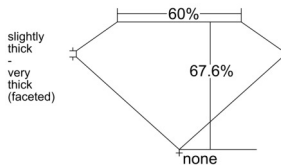

GIA®

FACSIMILE

GIA REPORT 7532942442

Verify this report at GIA.edu

GIA NATURAL DIAMOND DOSSIER®

November 08, 2025
GIA Report Number 7532942442
Shape and Cutting Style ..... Cushion Modified Brilliant
Measurements ..... 5.12 x 5.01 x 3.39 mm

GRADING RESULTS

Carat Weight ..... 0.73 carat
Color Grade ..... F
Clarity Grade VS1

ADDITIONAL GRADING INFORMATION

Polish ..... Excellent
Symmetry ..... Excellent
Fluorescence ..... Faint
Clarity Characteristics..... Crystal, Feather, Pinpoint, Needle
Inspection(s): GIA 7532942442

PROPORTIONS

Profile not to actual proportions

GRADING SCALES

GIA COLOR SCALE		GIA CLARITY SCALE		
NEAR COLORLESS	D	VERY SLIGHTLY INCLUDED	FLAWLESS	
	E		INTERNALLY FLAWLESS	
	F	VERY SLIGHTLY INCLUDED	VS₁	
	G		VS₂	
	H		VS₁	
	FAINT	I	SLIGHTLY INCLUDED	VS₂
		J		SI₁
		K	INCLUDED	SI₂
		L		I₁
		M		I₂
N		I₃		
LIGHT	O			
	P			
	Q			
	R			
	S			
	T			
	U			
	V			
	W			
	X			
	Y			
	Z