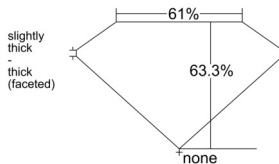

GIA®

FACSIMILE

GIA REPORT 7532965832

Verify this report at GIA.edu

GIA NATURAL DIAMOND DOSSIER®

November 11, 2025
GIA Report Number 7532965832
Shape and Cutting Style ..... Marquise Brilliant
Measurements ..... 6.63 x 3.59 x 2.27 mm

GRADING RESULTS

Carat Weight ..... 0.30 carat
Color Grade ..... D
Clarity Grade VVS1

ADDITIONAL GRADING INFORMATION

Polish ..... Excellent
Symmetry ..... Very Good
Fluorescence ..... None
Clarity Characteristics ..... Pinpoint, Feather
Inscription(s): GIA 7532965832

PROPORTIONS

Profile not to actual proportions

GRADING SCALES

GIA COLOR SCALE		GIA CLARITY SCALE			
COLORLESS	D	VERY VERY SLIGHTLY INCLUDED	FLAWLESS		
	E		INTERNALLY FLAWLESS		
	F	VERY SLIGHTLY INCLUDED	VVS₁		
	G		VVS₂		
	H		VS₁		
	NEAR COLORLESS	I	SLIGHTLY INCLUDED	VS₂	
		J		SI₁	
		FAINT	K	INCLUDED	SI₂
			L		I₁
			M		I₂
VERT LIGHT	N	INCLUDED	I₃		
	O				
	P				
	Q				
	R				
LIGHT	S				
	T				
	U				
	V				
	W				
X					
Y					
Z