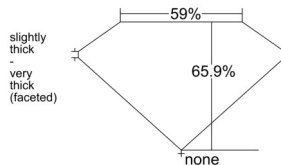

GIA®

FACSIMILE

GIA REPORT 7532989535

Verify this report at GIA.edu

GIA NATURAL DIAMOND DOSSIER®

November 13, 2025
GIA Report Number 7532989535
Shape and Cutting Style ..... Oval Brilliant
Measurements ..... 6.52 x 5.01 x 3.31 mm

GRADING RESULTS

Carat Weight ..... 0.71 carat
Color Grade ..... F
Clarity Grade VS2

ADDITIONAL GRADING INFORMATION

Polish ..... Very Good
Symmetry ..... Very Good
Fluorescence ..... Faint
Clarity Characteristics ..... Crystal
Inscription(s): GIA 7532989535

PROPORTIONS

Profile not to actual proportions

GRADING SCALES

GIA COLOR SCALE		GIA CLARITY SCALE			
COLORLESS	D	VERY VERY SLIGHTLY INCLUDED	FLAWLESS		
	E		INTERNALLY FLAWLESS		
	F	VERY SLIGHTLY INCLUDED	VVS₁		
	G		VVS₂		
	H		VS₁		
	NEAR COLORLESS	I	SLIGHTLY INCLUDED	VS₂	
		J		SI₁	
		FAINT	K	INCLUDED	SI₂
			L		I₁
			M		I₂
VERT LIGHT	N	LIGHT	I₃		
	O				
	P				
	Q				
	R