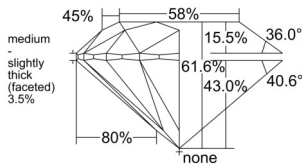

GIA®

FACSIMILE

GIA REPORT 7533057340

Verify this report at GIA.edu

GIA NATURAL DIAMOND DOSSIER®

August 07, 2025
GIA Report Number 7533057340
Shape and Cutting Style ..... Round Brilliant
Measurements ..... 4.86 - 4.89 x 3.01 mm

GRADING RESULTS

Carat Weight ..... 0.44 carat
Color Grade ..... E
Clarity Grade VVS2
Cut Grade ..... Excellent

ADDITIONAL GRADING INFORMATION

Polish ..... Excellent
Symmetry ..... Excellent
Fluorescence ..... None
Clarity Characteristics ..... Feather, Pinpoint
Inscription(s): GIA 7533057340

PROPORTIONS

Profile to actual proportions