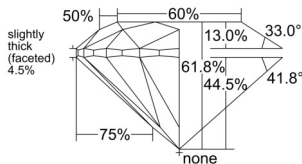

GIA®

FACSIMILE

GIA REPORT 7533076859

Verify this report at GIA.edu

GIA NATURAL DIAMOND DOSSIER®

September 01, 2025
GIA Report Number 7533076859
Shape and Cutting Style ..... Round Brilliant
Measurements ..... 4.71 - 4.74 x 2.92 mm

GRADING RESULTS

Carat Weight ..... 0.40 carat
Color Grade ..... E
Clarity Grade VS2
Cut Grade ..... Excellent

ADDITIONAL GRADING INFORMATION

Polish ..... Excellent
Symmetry ..... Excellent
Fluorescence ..... Faint
Clarity Characteristics..... Crystal, Cloud, Feather
Inscription(s): GIA 7533076859

PROPORTIONS

Profile to actual proportions