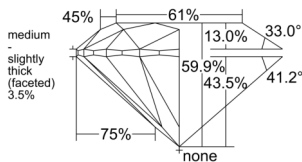

GIA®

FACSIMILE

GIA REPORT 7533080324

Verify this report at GIA.edu

GIA NATURAL DIAMOND DOSSIER®

September 03, 2025
GIA Report Number 7533080324
Shape and Cutting Style ..... Round Brilliant
Measurements ..... 4.70 - 4.71 x 2.82 mm

GRADING RESULTS

Carat Weight ..... 0.38 carat
Color Grade ..... E
Clarity Grade VVS1
Cut Grade ..... Excellent

ADDITIONAL GRADING INFORMATION

Polish ..... Excellent
Symmetry ..... Excellent
Fluorescence ..... Strong Blue
Clarity Characteristics ..... Pinpoint, Cavity
Inscription(s): GIA 7533080324

PROPORTIONS

Profile to actual proportions

GRADING SCALES

GIA COLOR SCALE	GIA CLARITY SCALE	GIA CUT SCALE	
D	FLAWLESS	EXCELLENT	
E	INTERNALLY FLAWLESS		
F		VVS₁	VERY GOOD
G	VVS₂		
H	VS₁	GOOD	
I	VS₂		
J	SI₁	FAIR	
K	SI₂		
L	I₁	POOR	
M			
N			
O	I₂		
P			
Q			
R	I₃		
S			
T			
U			
V			
W			
X			
Y			
Z