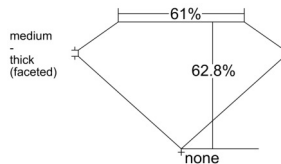

GIA®

FACSIMILE

GIA REPORT

7533149653

Verify this report at GIA.edu

GIA NATURAL DIAMOND DOSSIER®

August 16, 2025
GIA Report Number 7533149653
Shape and Cutting Style ..... Marquise Brilliant
Measurements ..... 8.15 x 4.41 x 2.77 mm

GRADING RESULTS

Carat Weight ..... 0.57 carat
Color Grade ..... D
Clarity Grade VVS1

ADDITIONAL GRADING INFORMATION

Polish ..... Excellent
Symmetry ..... Excellent
Fluorescence ..... Faint
Clarity Characteristics..... Pinpoint, Chip, Feather
Inscription(s): GIA 7533149653

PROPORTIONS

Profile not to actual proportions

GRADING SCALES

GIA COLOR SCALE		GIA CLARITY SCALE	
COLORLESS	D	VERY VERY SLIGHTLY INCLUDED	FLAWLESS
	E		INTERNALLY FLAWLESS
	F		VVS₁
	G		VVS₂
	H		VS₁
	I		VS₂
	J		SI₁
	K		SI₂
	L		I₁
	M		I₂
NEAR COLORLESS	N	SLIGHTLY INCLUDED	I₃
	O		
	P		
	Q		
FAINT	R		
	S		
	T		
	U		
VERY LIGHT	V		
	W		
	X		
	Y		
LIGHT	Z