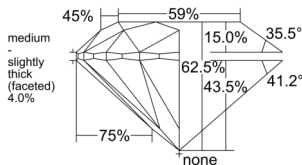

GIA®

FACSIMILE

GIA REPORT 7533208751

Verify this report at GIA.edu

GIA NATURAL DIAMOND DOSSIER®

August 23, 2025
GIA Report Number 7533208751
Shape and Cutting Style ..... Round Brilliant
Measurements ..... 5.39 - 5.43 x 3.38 mm

GRADING RESULTS

Carat Weight ..... 0.61 carat
Color Grade ..... H
Clarity Grade VS2
Cut Grade ..... Excellent

ADDITIONAL GRADING INFORMATION

Polish ..... Excellent
Symmetry ..... Excellent
Fluorescence ..... None
Clarity Characteristics ..... Cloud, Crystal
Inscription(s): GIA 7533208751

PROPORTIONS

Profile to actual proportions

GRADING SCALES

GIA COLOR SCALE	GIA CLARITY SCALE	GIA CUT SCALE	
D	FLAWLESS	EXCELLENT	
E	INTERNALLY FLAWLESS		
F		VVS₁	VERY GOOD
G	VVS₂		
H	VS₁	GOOD	
I	VS₂		
J	SI₁	FAIR	
K	SI₂		
L	I₁	POOR	
M			
N			
O	I₂		
P			
Q	I₃		
R			
S			
T			
U			
V			
W			
X			
Y			
Z