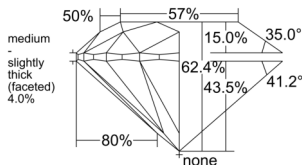

GIA®

FACSIMILE

GIA REPORT 7533213230

Verify this report at GIA.edu

GIA NATURAL DIAMOND DOSSIER®

August 23, 2025
GIA Report Number 7533213230
Shape and Cutting Style ..... Round Brilliant
Measurements ..... 5.34 - 5.36 x 3.34 mm

GRADING RESULTS

Carat Weight ..... 0.59 carat
Color Grade ..... D
Clarity Grade VS1
Cut Grade ..... Excellent

ADDITIONAL GRADING INFORMATION

Polish ..... Excellent
Symmetry ..... Excellent
Fluorescence ..... Faint
Clarity Characteristics..... Crystal, Pinpoint
Inscription(s): GIA 7533213230

PROPORTIONS

GRADING SCALES

GIA COLOR SCALE	GIA CLARITY SCALE	GIA CUT SCALE	
D	FLAWLESS	EXCELLENT	
E	INTERNALLY FLAWLESS		
F		VVS₁	VERY GOOD
G	VVS₂		
H	VS₁	GOOD	
I	VS₂		
J	SI₁	FAIR	
K	SI₂		
L	I₁	POOR	
M			
N			
O	I₂		
P			
Q			
R	I₃		
S			
T			
U			
V			
W			
X			
Y			
Z