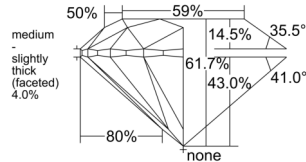

GIA®

FACSIMILE

GIA REPORT 7533232569

Verify this report at GIA.edu

GIA NATURAL DIAMOND DOSSIER®

August 26, 2025
GIA Report Number 7533232569
Shape and Cutting Style ..... Round Brilliant
Measurements ..... 5.18 - 5.21 x 3.21 mm

GRADING RESULTS

Carat Weight ..... 0.53 carat
Color Grade ..... G
Clarity Grade VS2
Cut Grade ..... Excellent

ADDITIONAL GRADING INFORMATION

Polish ..... Excellent
Symmetry ..... Excellent
Fluorescence ..... None
Clarity Characteristics ..... Crystal
Inscription(s): GIA 7533232569

PROPORTIONS

GRADING SCALES

GIA COLOR SCALE	GIA CLARITY SCALE	GIA CUT SCALE	
D	FLAWLESS	EXCELLENT	
E	INTERNALLY FLAWLESS		
F		VVS₁	VERY GOOD
G	VVS₂		
H	VS₁	GOOD	
I	VS₂		
J	SI₁	FAIR	
K	SI₂		
L	I₁	POOR	
M	I₂		
N	I₃		
O			
P			
Q			
R			
S			
T			
U			
V			
W			
X			
Y			
Z