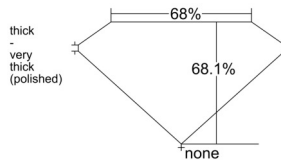

GIA®

FACSIMILE

GIA REPORT

7533234807

Verify this report at GIA.edu

GIA NATURAL DIAMOND DOSSIER®

August 28, 2025

GIA Report Number 7533234807

Shape and Cutting Style ..... **Cut-Cornered Rectangular Modified Brilliant**

Measurements ..... 5.09 x 4.05 x 2.76 mm

GRADING RESULTS

Carat Weight ..... 0.52 carat

Color Grade ..... E

Clarity Grade VS1

ADDITIONAL GRADING INFORMATION

Polish ..... Excellent

Symmetry ..... Very Good

Fluorescence ..... None

Clarity Characteristics..... Crystal, Needle, Pinpoint

Inscription(s): GIA 7533234807

PROPORTIONS

Profile not to actual proportions

GRADING SCALES

GIA COLOR SCALE		GIA CLARITY SCALE		
COLORLESS	D	VERY VERY SLIGHTLY INCLUDED	FLAWLESS	
	E		INTERNALLY FLAWLESS	
	F	VERY SLIGHTLY INCLUDED	VS₁	
	G		VS₂	
	NEAR COLORLESS	H	SLIGHTLY INCLUDED	SI₁
		I		SI₂
		J	INCLUDED	I₁
		K		I₂
		L		I₃
	FAINT	M		
N				
O				
P				
Q				
R				
S				
VERT LIGHT	T			
	U			
	V			
	W			
	X			
LIGHT	Y			
	Z