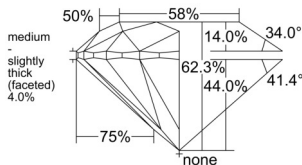

GIA®

FACSIMILE

GIA REPORT 7533238316

Verify this report at GIA.edu

GIA NATURAL DIAMOND DOSSIER®

August 28, 2025
GIA Report Number 7533238316
Shape and Cutting Style ..... Round Brilliant
Measurements ..... 5.38 - 5.40 x 3.36 mm

GRADING RESULTS

Carat Weight ..... 0.60 carat
Color Grade ..... G
Clarity Grade VVS1
Cut Grade ..... Excellent

ADDITIONAL GRADING INFORMATION

Polish ..... Excellent
Symmetry ..... Excellent
Fluorescence ..... None
Clarity Characteristics ..... Pinpoint
Inscription(s): GIA 7533238316

PROPORTIONS

Profile to actual proportions