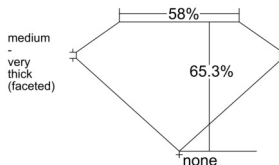

GIA®

FACSIMILE

GIA REPORT

7533244642

Verify this report at GIA.edu

GIA NATURAL DIAMOND DOSSIER®

August 30, 2025
GIA Report Number 7533244642
Shape and Cutting Style ..... Pear Brilliant
Measurements ..... 6.75 x 4.35 x 2.84 mm

GRADING RESULTS

Carat Weight ..... 0.50 carat
Color Grade ..... H
Clarity Grade VS1

ADDITIONAL GRADING INFORMATION

Polish ..... Very Good
Symmetry ..... Very Good
Fluorescence ..... Medium Blue
Clarity Characteristics..... Cavity, Feather, Pinpoint
Inscription(s): GIA 7533244642

PROPORTIONS

Profile not to actual proportions

GRADING SCALES

GIA COLOR SCALE		GIA CLARITY SCALE	
COLORLESS	D	VERY VERY SLIGHTLY INCLUDED	FLAWLESS
	E		INTERNALLY FLAWLESS
	F		VVS₁
	G		VVS₂
	H		VS₁
	I		VS₂
	J		SI₁
	K		SI₂
	L		I₁
	M		I₂
NEAR COLORLESS	N	SLIGHTLY INCLUDED	I₃
	O		
	P		
	Q		
FAINT	R		
	S		
	T		
	U		
VERY LIGHT	V		
	W		
	X		
	Y		
LIGHT	Z