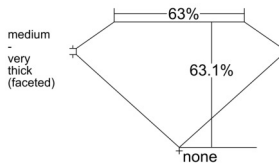

GIA®

FACSIMILE

GIA REPORT 7533296239

Verify this report at GIA.edu

GIA NATURAL DIAMOND DOSSIER®

September 03, 2025
GIA Report Number 7533296239
Shape and Cutting Style ..... Marquise Brilliant
Measurements ..... 7.26 x 3.92 x 2.48 mm

GRADING RESULTS

Carat Weight ..... 0.41 carat
Color Grade ..... D
Clarity Grade VVS1

ADDITIONAL GRADING INFORMATION

Polish ..... Excellent
Symmetry ..... Very Good
Fluorescence ..... Faint
Clarity Characteristics ..... Pinpoint
Inscription(s): GIA 7533296239

PROPORTIONS

Profile not to actual proportions

GRADING SCALES

GIA COLOR SCALE		GIA CLARITY SCALE	
COLORLESS	D	VERY VERY SLIGHTLY INCLUDED	FLAWLESS
	E		INTERNALLY FLAWLESS
	F		VVS₁
	G		VVS₂
	H		VS₁
	I		VS₂
	J		SI₁
	K		SI₂
	L		I₁
	M		I₂
NEAR COLORLESS	N	SLIGHTLY INCLUDED	I₃
	O		
	P		
	Q		
FAINT	R		
	S		
	T		
	U		
VERY LIGHT	V		
	W		
	X		
	Y		
LIGHT	Z