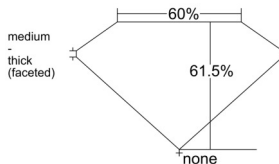

GIA®

FACSIMILE

GIA REPORT 7533318398

Verify this report at GIA.edu

GIA NATURAL DIAMOND DOSSIER®

September 05, 2025
GIA Report Number 7533318398
Shape and Cutting Style ..... Pear Brilliant
Measurements ..... 7.10 x 4.44 x 2.73 mm

GRADING RESULTS

Carat Weight ..... 0.51 carat
Color Grade ..... D
Clarity Grade VS2

ADDITIONAL GRADING INFORMATION

Polish ..... Excellent
Symmetry ..... Excellent
Fluorescence ..... Faint
Clarity Characteristics..... Crystal, Needle
Inscription(s): GIA 7533318398

PROPORTIONS

Profile not to actual proportions

GRADING SCALES

GIA COLOR SCALE		GIA CLARITY SCALE	
COLORLESS	D	VERY VERY SLIGHTLY INCLUDED	FLAWLESS
	E		INTERNALLY FLAWLESS
	F		VVS₁
	G		VVS₂
	H		VS₁
	I		VS₂
	J		SI₁
	K		SI₂
	L		I₁
	M		I₂
NEAR COLORLESS	N	SLIGHTLY INCLUDED	I₃
	O		
	P		
	Q		
FAINT	R	INCLUDED	
	S		
	T		
	U		
VERT LIGHT	V		
	W		
	X		
	Y		
LIGHT	Z