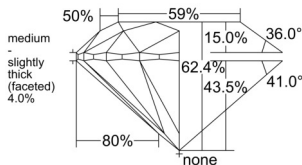

GIA®

FACSIMILE

GIA REPORT

7533330462

Verify this report at GIA.edu

GIA NATURAL DIAMOND DOSSIER®

September 11, 2025
GIA Report Number 7533330462
Shape and Cutting Style ..... Round Brilliant
Measurements ..... 5.38 - 5.41 x 3.37 mm

GRADING RESULTS

Carat Weight ..... 0.61 carat
Color Grade ..... D
Clarity Grade VS1
Cut Grade ..... Excellent

ADDITIONAL GRADING INFORMATION

Polish ..... Excellent
Symmetry ..... Excellent
Fluorescence ..... None
Clarity Characteristics..... Crystal, Needle, Pinpoint
Inscription(s): GIA 7533330462

PROPORTIONS

Profile to actual proportions

GRADING SCALES

GIA COLOR SCALE	GIA CLARITY SCALE	GIA CUT SCALE
COLOURLESS	FLAWLESS	EXCELLENT
D	INTERNALLY FLAWLESS	
E	VVS₁	VERY GOOD
F		
G	VS₁	GOOD
H		
I	SI₁	FAIR
J		
K	I₁	POOR
L		
M	I₂	
N	I₃	
O		
P		
Q		
R		
S		
T		
U		
V		
W		
X		
Y		
Z