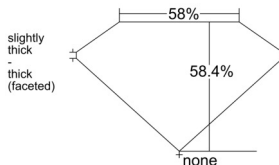

GIA®

FACSIMILE

GIA REPORT 7533348624

Verify this report at GIA.edu

GIA NATURAL DIAMOND DOSSIER®

September 09, 2025
GIA Report Number 7533348624
Shape and Cutting Style ..... Heart Brilliant
Measurements ..... 5.10 x 5.82 x 3.40 mm

GRADING RESULTS

Carat Weight ..... 0.60 carat
Color Grade ..... D
Clarity Grade VS2

ADDITIONAL GRADING INFORMATION

Polish ..... Excellent
Symmetry ..... Very Good
Fluorescence ..... None
Clarity Characteristics..... Crystal, Feather, Cloud
Inscription(s): GIA 7533348624

PROPORTIONS

Profile not to actual proportions

GRADING SCALES

GIA COLOR SCALE		GIA CLARITY SCALE			
COLORLESS	D	VERY VERY SLIGHTLY INCLUDED	FLAWLESS		
	E		INTERNALLY FLAWLESS		
	F	VERY SLIGHTLY INCLUDED	VVS₁		
	G		VVS₂		
	H		VS₁		
	NEAR COLORLESS	I	SLIGHTLY INCLUDED	VS₂	
		J		SI₁	
		FAINT	K	INCLUDED	SI₂
			L		I₁
			M		I₂
VERT LIGHT	N	LIGHT	I₃		
	O				
	P				
	Q				
	R