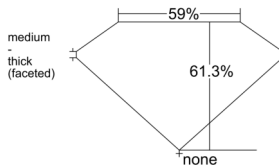

GIA®

FACSIMILE

GIA REPORT 7533433115

Verify this report at GIA.edu

GIA NATURAL DIAMOND DOSSIER®

September 16, 2025
GIA Report Number 7533433115
Shape and Cutting Style ..... Pear Brilliant
Measurements ..... 6.31 x 3.70 x 2.27 mm

GRADING RESULTS

Carat Weight ..... 0.30 carat
Color Grade ..... D
Clarity Grade VS1

ADDITIONAL GRADING INFORMATION

Polish ..... Excellent
Symmetry ..... Good
Fluorescence ..... None
Clarity Characteristics..... Crystal, Indented Natural
Inscription(s): GIA 7533433115

PROPORTIONS

Profile not to actual proportions

GRADING SCALES

GIA COLOR SCALE		GIA CLARITY SCALE			
COLORLESS	D	VERY VERY SLIGHTLY INCLUDED	FLAWLESS		
	E		INTERNALLY FLAWLESS		
	F	VERY SLIGHTLY INCLUDED	VVS₁		
	G		VVS₂		
	H		VS₁		
	NEAR COLORLESS	I	SLIGHTLY INCLUDED	VS₂	
		J		SI₁	
		FAINT	K	INCLUDED	SI₂
			L		I₁
			M		I₂
VERT LIGHT	N	LIGHT	I₃		
	O				
	P				
	Q				
	R