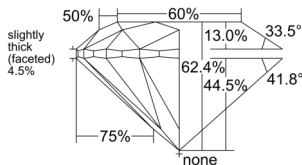

GIA®

FACSIMILE

GIA REPORT 7533470943

Verify this report at GIA.edu

GIA NATURAL DIAMOND DOSSIER®

September 20, 2025
GIA Report Number 7533470943
Shape and Cutting Style ..... Round Brilliant
Measurements ..... 5.36 - 5.40 x 3.36 mm

GRADING RESULTS

Carat Weight ..... 0.60 carat
Color Grade ..... F
Clarity Grade VVS1
Cut Grade ..... Excellent

ADDITIONAL GRADING INFORMATION

Polish ..... Excellent
Symmetry ..... Excellent
Fluorescence ..... Faint
Clarity Characteristics ..... Pinpoint, Feather
Inscription(s): GIA 7533470943

PROPORTIONS

Profile to actual proportions