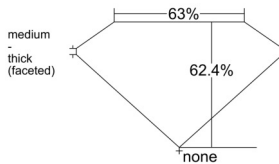

GIA®

FACSIMILE

GIA REPORT 7533475216

Verify this report at GIA.edu

GIA NATURAL DIAMOND DOSSIER®

September 22, 2025
GIA Report Number 7533475216
Shape and Cutting Style ..... Oval Brilliant
Measurements ..... 6.83 x 5.08 x 3.17 mm

GRADING RESULTS

Carat Weight ..... 0.70 carat
Color Grade ..... D
Clarity Grade SI1

ADDITIONAL GRADING INFORMATION

Polish ..... Excellent
Symmetry ..... Very Good
Fluorescence ..... None
Clarity Characteristics ..... Crystal
Inscription(s): GIA 7533475216

PROPORTIONS

Profile not to actual proportions

GRADING SCALES

GIA COLOR SCALE		GIA CLARITY SCALE			
COLORLESS	D	VERY VERY SLIGHTLY INCLUDED	FLAWLESS		
	E		INTERNALLY FLAWLESS		
	F		VVS₁		
	NEAR COLORLESS	G	VVS₂		
		H	VERY SLIGHTLY INCLUDED	VS₁	
		I		VS₂	
		FAINT	J	SLIGHTLY INCLUDED	SI₁
			K		SI₂
	L		INCLUDED		I₁
	M			I₂	
VERT LIGHT	N		INCLUDED	I₃	
	O				
	P				
	Q				
	R				
LIGHT	S				
	T				
	U				
	V				
	W				
X					
Y					
Z