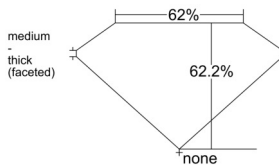

GIA®

FACSIMILE

GIA REPORT 7533492619

Verify this report at GIA.edu

GIA NATURAL DIAMOND DOSSIER®

September 22, 2025
GIA Report Number 7533492619
Shape and Cutting Style ..... Heart Brilliant
Measurements ..... 4.86 x 5.45 x 3.39 mm

GRADING RESULTS

Carat Weight ..... 0.52 carat
Color Grade ..... F
Clarity Grade VS1

ADDITIONAL GRADING INFORMATION

Polish ..... Excellent
Symmetry ..... Excellent
Fluorescence ..... None
Clarity Characteristics ..... Feather
Inscription(s): GIA 7533492619

PROPORTIONS

Profile not to actual proportions

GRADING SCALES

GIA COLOR SCALE		GIA CLARITY SCALE			
COLORLESS	D	VERY VERY SLIGHTLY INCLUDED	FLAWLESS		
	E		INTERNALLY FLAWLESS		
	F		VVS₁		
	G		VVS₂		
	NEAR COLORLESS	H	VERY SLIGHTLY INCLUDED	VS₁	
		I		VS₂	
		FAINT	J	SLIGHTLY INCLUDED	SI₁
			K		SI₂
	L		I₁		
	M		I₂		
N	I₃				
O					
VERT LIGHT	P	INCLUDED			
	Q				
	R				
	S				
	T				
	U				
	V				
	W				
LIGHT	X				
	Y				
	Z