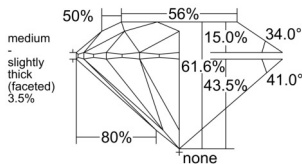

GIA®

FACSIMILE

GIA REPORT 7533583803

Verify this report at GIA.edu

GIA NATURAL DIAMOND DOSSIER®

September 29, 2025
GIA Report Number 7533583803
Shape and Cutting Style ..... Round Brilliant
Measurements ..... 3.93 - 3.96 x 2.43 mm

GRADING RESULTS

Carat Weight ..... 0.23 carat
Color Grade ..... E
Clarity Grade VS2
Cut Grade ..... Excellent

ADDITIONAL GRADING INFORMATION

Polish ..... Excellent
Symmetry ..... Excellent
Fluorescence ..... None
Clarity Characteristics ..... Feather
Inscription(s): GIA 7533583803

PROPORTIONS

GRADING SCALES

GIA COLOR SCALE

COLOREDNESS	D
	E
	F
	G
	H
	I
	J
NEAR COLORLESS	K
	L
Faint	M
	N
	O
	P
	R
	S
	T
	U
	V
	W
	X
	Y
Light	Z

GIA CLARITY SCALE

FLAWLESS	VERY VERY SLIGHTLY INCLUDED	VS₁	VS₂	SI₁	SI₂	I₁	I₂	I₃			
									VERY SLIGHTLY INCLUDED	SLIGHTLY INCLUDED	INCLUDED

GIA CUT SCALE

EXCELLENT
VERY GOOD
GOOD
FAIR
POOR