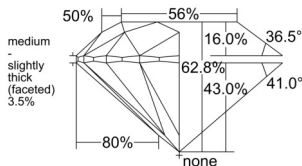

GIA®

FACSIMILE

GIA REPORT 7533603022

Verify this report at GIA.edu

GIA NATURAL DIAMOND DOSSIER®

October 01, 2025
GIA Report Number 7533603022
Shape and Cutting Style ..... Round Brilliant
Measurements ..... 4.61 - 4.64 x 2.91 mm

GRADING RESULTS

Carat Weight ..... 0.38 carat
Color Grade ..... H
Clarity Grade VS1
Cut Grade ..... Excellent

ADDITIONAL GRADING INFORMATION

Polish ..... Excellent
Symmetry ..... Excellent
Fluorescence ..... Medium Blue
Clarity Characteristics..... Crystal, Needle
Inscription(s): GIA 7533603022

PROPORTIONS

GRADING SCALES

GIA COLOR SCALE	GIA CLARITY SCALE	GIA CUT SCALE
Colorless	Flawless	Excellent
Near Colorless	Internally Flawless	
Faint	VVS₁	Very Good
Very Light	VVS₂	
Light	VS₁	Good
	VS₂	
	SI₁	Fair
	SI₂	
	I₁	Poor
	I₂	
	I₃