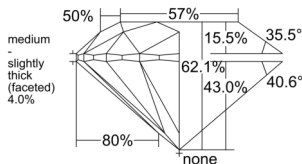

GIA®

FACSIMILE

GIA REPORT 7533715413

Verify this report at GIA.edu

GIA NATURAL DIAMOND DOSSIER®

October 27, 2025
GIA Report Number 7533715413
Shape and Cutting Style ..... Round Brilliant
Measurements ..... 4.87 - 4.91 x 3.04 mm

GRADING RESULTS

Carat Weight ..... 0.45 carat
Color Grade ..... D
Clarity Grade VS1
Cut Grade ..... Excellent

ADDITIONAL GRADING INFORMATION

Polish ..... Excellent
Symmetry ..... Excellent
Fluorescence ..... Faint
Clarity Characteristics..... Crystal, Internal Graining
Inspection(s): GIA 7533715413

PROPORTIONS

GRADING SCALES

GIA COLOR SCALE

COLORLESS	D
	E
	F
	G
	H
	I
	J
NEAR COLORLESS	K
	L
	M
	N
	O
	P
	Q
	R
	S
	T
	U
	V
	W
	X
	Y
	Z

GIA CLARITY SCALE

FLAWLESS	INTERNAL FLAWLESS	
		FLAWLESS
VERY VERY SLIGHTLY INCLUDED	VVS₁	
	VVS₂	
VERY SLIGHTLY INCLUDED	VS₁	
	VS₂	
SLIGHTLY INCLUDED	SI₁	
	SI₂	
INCLUDED	I₁	
	I₂	
	I₃	

GIA CUT SCALE

EXCELLENT
VERY GOOD
GOOD
FAIR
POOR