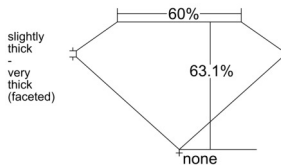

GIA®

FACSIMILE

GIA REPORT 7533737141

Verify this report at GIA.edu

GIA NATURAL DIAMOND DOSSIER®

November 05, 2025
GIA Report Number 7533737141
Shape and Cutting Style ..... Pear Brilliant
Measurements ..... 7.26 x 4.18 x 2.64 mm

GRADING RESULTS

Carat Weight ..... 0.50 carat
Color Grade ..... H
Clarity Grade VS1

ADDITIONAL GRADING INFORMATION

Polish ..... Excellent
Symmetry ..... Very Good
Fluorescence ..... None
Clarity Characteristics ..... Cloud
Inscription(s): GIA 7533737141

PROPORTIONS

Profile not to actual proportions

GRADING SCALES

GIA COLOR SCALE		GIA CLARITY SCALE	
COLORLESS	D	VERY VERY SLIGHTLY INCLUDED	FLAWLESS
	E		INTERNALLY FLAWLESS
	F		VS₁
	G		VS₂
	H		VS₁
	I		VS₂
	J		SI₁
	K		SI₂
	L		I₁
	M		I₂
NEAR COLORLESS	N	SLIGHTLY INCLUDED	I₃
	O		
	P		
	Q		
FAINT	R	INCLUDED	
	S		
	T		
	U		
VERY LIGHT	V	INCLUDED	
	W		
	X		
	Y		
LIGHT	Z