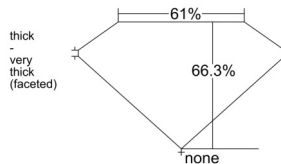

GIA®

FACSIMILE

GIA REPORT 7533781376

Verify this report at gia.edu

GIA NATURAL DIAMOND DOSSIER®

November 10, 2025
GIA Report Number 7533781376
Shape and Cutting Style ..... Pear Brilliant
Measurements ..... 7.10 x 4.89 x 3.24 mm

GRADING RESULTS

Carat Weight ..... 0.70 carat
Color Grade ..... H
Clarity Grade SI1

ADDITIONAL GRADING INFORMATION

Polish ..... Excellent
Symmetry ..... Very Good
Fluorescence ..... Faint
Clarity Characteristics ..... Crystal, Cloud
Inscription(s): GIA 7533781376

PROPORTIONS

Profile not to actual proportions

GRADING SCALES

GIA COLOR SCALE		GIA CLARITY SCALE			
COLORLESS	D	VERY VERY SLIGHTLY INCLUDED	FLAWLESS		
	E		INTERNALLY FLAWLESS		
	F	VERY SLIGHTLY INCLUDED	VVS₁		
	G		VVS₂		
	H		VS₁		
	NEAR COLORLESS	I	SLIGHTLY INCLUDED	VS₂	
		J		SI₁	
		FAINT	K	INCLUDED	SI₂
			L		I₁
			M		I₂
VERT LIGHT	N	INCLUDED	I₃		
	O				
	P				
	Q				
	R				
LIGHT	S				
	T				
	U				
	V				
	W				
	Z