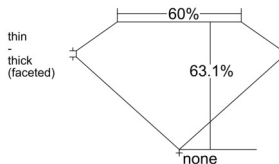

GIA®

FACSIMILE

GIA REPORT

7533841789

Verify this report at GIA.edu

GIA NATURAL DIAMOND DOSSIER®

October 31, 2025
GIA Report Number 7533841789
Shape and Cutting Style ..... Pear Brilliant
Measurements ..... 6.95 x 4.65 x 2.93 mm

GRADING RESULTS

Carat Weight ..... 0.56 carat
Color Grade ..... G
Clarity Grade VS1

ADDITIONAL GRADING INFORMATION

Polish ..... Excellent
Symmetry ..... Very Good
Fluorescence ..... None
Clarity Characteristics..... Crystal, Feather, Cavity
Inscription(s): GIA 7533841789

PROPORTIONS

Profile not to actual proportions

GRADING SCALES

GIA COLOR SCALE		GIA CLARITY SCALE			
COLORLESS	D	VERY VERY SLIGHTLY INCLUDED	FLAWLESS		
	E		INTERNALLY FLAWLESS		
	F	VERY SLIGHTLY INCLUDED	VVS₁		
	G		VVS₂		
	H		VS₁		
	NEAR COLORLESS	I	SLIGHTLY INCLUDED	VS₂	
		J		SI₁	
		FAINT	K	INCLUDED	SI₂
			L		I₁
			M		I₂
VERT LIGHT	N	LIGHT	I₃		
	O				
	P				
	Q				
	R