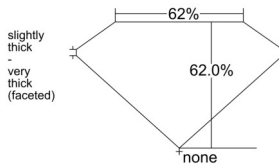

GIA®

FACSIMILE

GIA REPORT 7533874614

Verify this report at GIA.edu

GIA NATURAL DIAMOND DOSSIER®

November 05, 2025
GIA Report Number 7533874614
Shape and Cutting Style ..... Pear Brilliant
Measurements ..... 6.74 x 4.50 x 2.79 mm

GRADING RESULTS

Carat Weight ..... 0.50 carat
Color Grade ..... H
Clarity Grade VVS2

ADDITIONAL GRADING INFORMATION

Polish ..... Very Good
Symmetry ..... Excellent
Fluorescence ..... None
Clarity Characteristics..... Feather, Cloud, Internal Graining
Inscription(s): GIA 7533874614

PROPORTIONS

Profile not to actual proportions

GRADING SCALES

GIA COLOR SCALE		GIA CLARITY SCALE			
COLORLESS	D	VERY VERY SLIGHTLY INCLUDED	FLAWLESS		
	E		INTERNALLY FLAWLESS		
	F	VERY SLIGHTLY INCLUDED	VVS₁		
	G		VVS₂		
	H		VS₁		
	NEAR COLORLESS	I	SLIGHTLY INCLUDED	VS₂	
		J		SI₁	
		FAINT	K	INCLUDED	SI₂
			L		I₁
			M		I₂
VERT LIGHT	N	LIGHT	I₃		
	O				
	P				
	Q				
	R