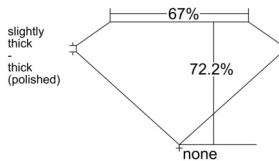

GIA®

FACSIMILE

GIA REPORT 7533875568

Verify this report at GIA.edu

GIA NATURAL DIAMOND DOSSIER®

November 04, 2025
GIA Report Number 7533875568
Shape and Cutting Style ..... Square Modified Brilliant
Measurements ..... 4.34 x 4.29 x 3.10 mm

GRADING RESULTS

Carat Weight ..... 0.50 carat
Color Grade ..... F
Clarity Grade VVS2

ADDITIONAL GRADING INFORMATION

Polish ..... Excellent
Symmetry ..... Excellent
Fluorescence ..... None
Clarity Characteristics ..... Pinpoint
Inscription(s): GIA 7533875568

PROPORTIONS

Profile not to actual proportions

GRADING SCALES

GIA COLOR SCALE		GIA CLARITY SCALE				
COLORLESS	D	VERY VERY SLIGHTLY INCLUDED	FLAWLESS			
	E		INTERNALLY FLAWLESS			
	F		VVS₁			
	NEAR COLORLESS	G	VERY SLIGHTLY INCLUDED	VVS₂		
		H		VS₁		
		FAINT	I	SLIGHTLY INCLUDED	VS₂	
			J		SI₁	
			LIGHT	K	INCLUDED	SI₂
	L	I₁				
	M	I₂				
N	NOT GRADED	I₃				
O						
P						
Q						
R						
S						
T						
U						
V						
W						
X						
Y						
Z