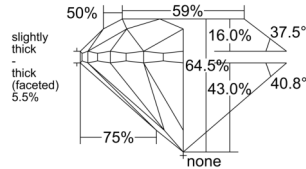

GIA®

FACSIMILE

GIA REPORT

7533906148

Verify this report at GIA.edu

GIA NATURAL DIAMOND DOSSIER®

November 05, 2025
GIA Report Number 7533906148
Shape and Cutting Style ..... Round Brilliant
Measurements ..... 5.49 - 5.53 x 3.55 mm

GRADING RESULTS

Carat Weight ..... 0.70 carat
Color Grade ..... H
Clarity Grade VS1
Cut Grade ..... Very Good

ADDITIONAL GRADING INFORMATION

Polish ..... Excellent
Symmetry ..... Very Good
Fluorescence ..... None
Clarity Characteristics.. Crystal, Cloud, Feather, Indented Natural
Inscription(s): GIA 7533906148

PROPORTIONS

Profile to actual proportions