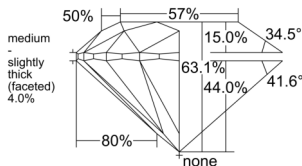

GIA®

FACSIMILE

GIA REPORT 7533941545

Verify this report at GIA.edu

GIA NATURAL DIAMOND DOSSIER®

November 08, 2025
GIA Report Number 7533941545
Shape and Cutting Style ..... Round Brilliant
Measurements ..... 5.07 - 5.11 x 3.21 mm

GRADING RESULTS

Carat Weight ..... 0.51 carat
Color Grade ..... F
Clarity Grade VVS1
Cut Grade ..... Excellent

ADDITIONAL GRADING INFORMATION

Polish ..... Excellent
Symmetry ..... Excellent
Fluorescence ..... Faint
Clarity Characteristics..... Pinpoint, Indented Natural, Feather
Inscription(s): GIA 7533941545

PROPORTIONS

GRADING SCALES

GIA COLOR SCALE

COLORED	D
	E
	F
	G
	H
	I
	J
NEAR COLORLESS	K
	L
	M
	N
	O
	P
	Q
	R
	S
	T
	U
	V
	W
	X
	Y
	Z

GIA CLARITY SCALE

FLAWLESS	INTERNAL FLAWLESS	
		FLAWLESS
VERY VERY SLIGHTLY INCLUDED	VVS₁	
	VVS₂	
VERY SLIGHTLY INCLUDED	VS₁	
	VS₂	
SLIGHTLY INCLUDED	SI₁	
	SI₂	
INCLUDED	I₁	
	I₂	
	I₃	

GIA CUT SCALE

EXCELLENT
VERY GOOD
GOOD
FAIR
POOR