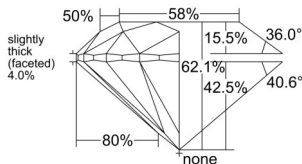

GIA®

FACSIMILE

GIA REPORT 7533978430

Verify this report at GIA.edu

GIA NATURAL DIAMOND DOSSIER®

November 12, 2025
GIA Report Number 7533978430
Shape and Cutting Style ..... Round Brilliant
Measurements ..... 5.20 - 5.22 x 3.24 mm

GRADING RESULTS

Carat Weight ..... 0.55 carat
Color Grade ..... G
Clarity Grade VS2
Cut Grade ..... Excellent

ADDITIONAL GRADING INFORMATION

Polish ..... Excellent
Symmetry ..... Excellent
Fluorescence ..... Medium Blue
Clarity Characteristics ..... Crystal, Feather
Inscription(s): GIA 7533978430

PROPORTIONS

Profile to actual proportions

GRADING SCALES

GIA COLOR SCALE

COLOREDNESS	D
	E
	F
	G
	H
	I
	J
NEAR COLORLESS	K
	L
Faint	M
	N
	O
	P
Very Light	Q
	R
	S
	T
	U
	V
Light	W
	X
	Y
	Z

GIA CLARITY SCALE

VERY VERY SLIGHTLY INCLUDED	FLAWLESS
	INTERNALLY FLAWLESS
VERY SLIGHTLY INCLUDED	VVS₁
	VVS₂
SLIGHTLY INCLUDED	VS₁
	VS₂
INCLUDED	SI₁
	SI₂
	I₁
	I₂
	I₃

GIA CUT SCALE

EXCELLENT
VERY GOOD
GOOD
FAIR
POOR