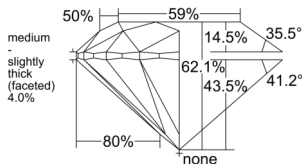

GIA®

FACSIMILE

GIA REPORT 7533978649

Verify this report at GIA.edu

GIA NATURAL DIAMOND DOSSIER®

November 13, 2025
GIA Report Number 7533978649
Shape and Cutting Style ..... Round Brilliant
Measurements ..... 5.21 - 5.25 x 3.24 mm

GRADING RESULTS

Carat Weight ..... 0.55 carat
Color Grade ..... G
Clarity Grade VS2
Cut Grade ..... Excellent

ADDITIONAL GRADING INFORMATION

Polish ..... Excellent
Symmetry ..... Excellent
Fluorescence ..... None
Clarity Characteristics ..... Cloud, Crystal
Inscription(s): GIA 7533978649

PROPORTIONS

GRADING SCALES

GIA COLOR SCALE	GIA CLARITY SCALE	GIA CUT SCALE	
D	FLAWLESS	EXCELLENT	
E	INTERNALLY FLAWLESS		
F		VVS₁	VERY GOOD
G	VVS₂		
H	VS₁	GOOD	
I	VS₂		
J	SI₁	FAIR	
K	SI₂		
L	I₁	POOR	
M	I₂		
N	I₃		
O			
P			
Q			
R			
S			
T			
U			
V			
W			
X			
Y			
Z