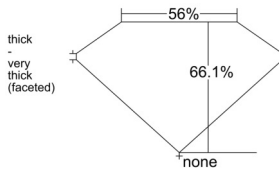

GIA®

FACSIMILE

GIA REPORT 7533986635

Verify this report at GIA.edu

GIA NATURAL DIAMOND DOSSIER®

November 12, 2025
GIA Report Number 7533986635
Shape and Cutting Style ..... Oval Brilliant
Measurements ..... 7.34 x 5.28 x 3.49 mm

GRADING RESULTS

Carat Weight ..... 0.90 carat
Color Grade ..... D
Clarity Grade VVS2

ADDITIONAL GRADING INFORMATION

Polish ..... Excellent
Symmetry ..... Very Good
Fluorescence ..... None
Clarity Characteristics..... Cloud, Pinpoint, Indented Natural
Inscription(s): GIA 7533986635

PROPORTIONS

Profile not to actual proportions

GRADING SCALES

GIA COLOR SCALE		GIA CLARITY SCALE			
COLORLESS	D	VERY VERY SLIGHTLY INCLUDED	FLAWLESS		
	E		INTERNALLY FLAWLESS		
	F	VERY SLIGHTLY INCLUDED	VVS₁		
	G		VVS₂		
	H		VS₁		
	NEAR COLORLESS	I	SLIGHTLY INCLUDED	VS₂	
		J		SI₁	
		FAINT	K	INCLUDED	SI₂
			L		I₁
			M		I₂
VERT LIGHT	N	LIGHT	I₃		
	O				
	P				
	Q				
	R