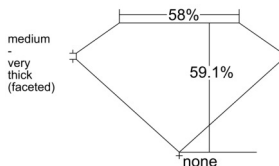

GIA®

FACSIMILE

GIA REPORT 7533992817

Verify this report at GIA.edu

GIA NATURAL DIAMOND DOSSIER®

November 17, 2025
GIA Report Number 7533992817
Shape and Cutting Style ..... Heart Brilliant
Measurements ..... 5.12 x 5.90 x 3.48 mm

GRADING RESULTS

Carat Weight ..... 0.63 carat
Color Grade ..... J
Clarity Grade SI1

ADDITIONAL GRADING INFORMATION

Polish ..... Very Good
Symmetry ..... Excellent
Fluorescence ..... Faint
Clarity Characteristics..... Crystal, Cloud
Inscription(s): GIA 7533992817

PROPORTIONS

Profile not to actual proportions

GRADING SCALES

GIA COLOR SCALE		GIA CLARITY SCALE			
COLORLESS	D	VERY VERY SLIGHTLY INCLUDED	FLAWLESS		
	E		INTERNALLY FLAWLESS		
	F	VERY SLIGHTLY INCLUDED	VVS₁		
	G		VVS₂		
	H		VS₁		
	NEAR COLORLESS	I	SLIGHTLY INCLUDED	VS₂	
		J		SI₁	
		FAINT	K	INCLUDED	SI₂
			L		I₁
	M		I₂		
VERT LIGHT	N		INCLUDED	I₃	
	O				
	P				
	Q				
LIGHT	R				
	S				
	T				
	U				
	V				
	Z