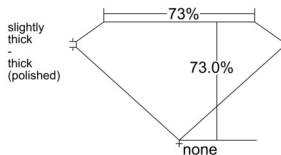

GIA®

FACSIMILE

GIA REPORT 7536017699

Verify this report at GIA.edu

GIA NATURAL DIAMOND DOSSIER®

August 04, 2025
GIA Report Number 7536017699
Shape and Cutting Style ..... **Square Modified Brilliant**
Measurements ..... 5.22 x 5.14 x 3.75 mm

GRADING RESULTS

Carat Weight ..... 0.90 carat
Color Grade ..... G
Clarity Grade SI2

ADDITIONAL GRADING INFORMATION

Polish ..... Excellent
Symmetry ..... Excellent
Fluorescence ..... None
Clarity Characteristics ..... Cloud, Crystal
Inscription(s): GIA 7536017699

PROPORTIONS

Profile not to actual proportions

GRADING SCALES

GIA COLOR SCALE		GIA CLARITY SCALE		
COLORLESS	D	VERY VERY SLIGHTLY INCLUDED	FLAWLESS	
	E		INTERNALLY FLAWLESS	
	F		VVS₁	
	NEAR COLORLESS	G	VERY SLIGHTLY INCLUDED	VVS₂
		H		VS₁
		I	SLIGHTLY INCLUDED	VS₂
		J		SI₁
		K		SI₂
	FAINT	L	INCLUDED	I₁
		M		I₂
N		I₃		
O				
VERT LIGHT		P		
		Q		
		R		
		S		
	LIGHT	T		
		U		
		V		
		W		
X				
Y				
Z