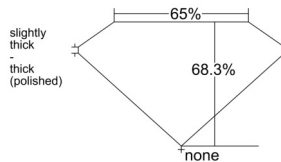

GIA®

FACSIMILE

GIA REPORT 7536027021

Verify this report at GIA.edu

GIA NATURAL DIAMOND DOSSIER®

August 05, 2025
GIA Report Number 7536027021
Shape and Cutting Style ..... **Cut-Cornered Rectangular Modified Brilliant**
Measurements ..... 5.21 x 4.13 x 2.82 mm

GRADING RESULTS

Carat Weight ..... 0.57 carat
Color Grade ..... H
Clarity Grade VS2

ADDITIONAL GRADING INFORMATION

Polish ..... Excellent
Symmetry ..... Excellent
Fluorescence ..... None
Clarity Characteristics ..... Cloud, Crystal
Inscription(s): GIA 7536027021

PROPORTIONS

Profile not to actual proportions

GRADING SCALES

GIA COLOR SCALE		GIA CLARITY SCALE			
COLORLESS	D	VERY VERY SLIGHTLY INCLUDED	FLAWLESS		
	E		INTERNALLY FLAWLESS		
	F		VVS₁		
	G		VVS₂		
	NEAR COLORLESS	H	VERY SLIGHTLY INCLUDED	VS₁	
		I		VS₂	
		FAINT	J	SLIGHTLY INCLUDED	SI₁
			K		SI₂
	L		I₁		
	VERT LIGHT		M	INCLUDED	I₂
N			I₃		
O					
P					
LIGHT	Q				
	R				
	S				
	T				
	U				
	Z