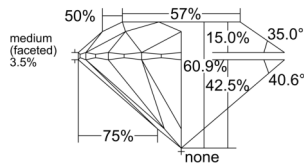

GIA®

FACSIMILE

GIA REPORT

7536027034

Verify this report at GIA.edu

GIA NATURAL DIAMOND DOSSIER®

August 05, 2025
GIA Report Number 7536027034
Shape and Cutting Style ..... Round Brilliant
Measurements ..... 4.87 - 4.89 x 2.97 mm

GRADING RESULTS

Carat Weight ..... 0.43 carat
Color Grade ..... D
Clarity Grade VS2
Cut Grade ..... Excellent

ADDITIONAL GRADING INFORMATION

Polish ..... Excellent
Symmetry ..... Excellent
Fluorescence ..... None
Clarity Characteristics ..... Cloud
Inscription(s): GIA 7536027034

PROPORTIONS

Profile to actual proportions