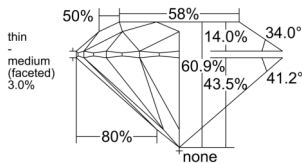

GIA®

FACSIMILE

GIA REPORT 7536027233

Verify this report at GIA.edu

GIA NATURAL DIAMOND DOSSIER®

August 05, 2025
GIA Report Number 7536027233
Shape and Cutting Style ..... Round Brilliant
Measurements ..... 4.36 - 4.39 x 2.67 mm

GRADING RESULTS

Carat Weight ..... 0.31 carat
Color Grade ..... F
Clarity Grade VVS1
Cut Grade ..... Excellent

ADDITIONAL GRADING INFORMATION

Polish ..... Excellent
Symmetry ..... Excellent
Fluorescence ..... None
Clarity Characteristics..... Needle, Pinpoint, Cloud
Inscription(s): GIA 7536027233

PROPORTIONS

GRADING SCALES

GIA COLOR SCALE	GIA CLARITY SCALE	GIA CUT SCALE	
D	FLAWLESS	EXCELLENT	
E	INTERNALLY FLAWLESS		
F		VVS₁	VERY GOOD
G	VVS₂		
H	VS₁	GOOD	
I	VS₂		
J	SI₁	FAIR	
K	SI₂		
L	I₁	POOR	
M			
N			
O	I₂		
P			
Q			
R	I₃		
S			
T			
U			
V			
W			
X			
Y			
Z