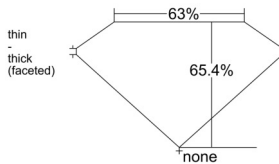

GIA®

FACSIMILE

GIA REPORT 7536081136

Verify this report at GIA.edu

GIA NATURAL DIAMOND DOSSIER®

August 09, 2025
GIA Report Number 7536081136
Shape and Cutting Style ..... Oval Brilliant
Measurements ..... 6.76 x 4.97 x 3.25 mm

GRADING RESULTS

Carat Weight ..... 0.71 carat
Color Grade ..... E
Clarity Grade VS1

ADDITIONAL GRADING INFORMATION

Polish ..... Excellent
Symmetry ..... Excellent
Fluorescence ..... Strong Blue
Clarity Characteristics ..... Crystal, Feather
Inscription(s): GIA 7536081136

PROPORTIONS

Profile not to actual proportions

GRADING SCALES

GIA COLOR SCALE		GIA CLARITY SCALE			
COLORLESS	D	VERY VERY SLIGHTLY INCLUDED	FLAWLESS		
	E		INTERNALLY FLAWLESS		
	F	VERY SLIGHTLY INCLUDED	VVS₁		
	G		VVS₂		
	H		VS₁		
	NEAR COLORLESS	I	SLIGHTLY INCLUDED	VS₂	
		J		SI₁	
		FAINT	K	INCLUDED	SI₂
			L		I₁
			M		I₂
VERTICALLY LIGHT	N	LIGHT	I₃		
	O				
	P				
	Q				
	R				
	S				
	T