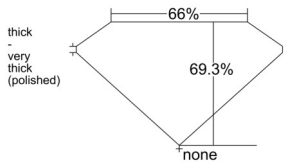

GIA®

FACSIMILE

GIA REPORT

7536113791

Verify this report at GIA.edu

GIA NATURAL DIAMOND DOSSIER®

August 12, 2025
GIA Report Number 7536113791
Shape and Cutting Style ..... Emerald Cut
Measurements ..... 6.20 x 4.62 x 3.20 mm

GRADING RESULTS

Carat Weight ..... 0.90 carat
Color Grade ..... F
Clarity Grade VS1

ADDITIONAL GRADING INFORMATION

Polish ..... Excellent
Symmetry ..... Excellent
Fluorescence ..... None
Clarity Characteristics ..... Cloud, Pinpoint
Inscription(s): GIA 7536113791

PROPORTIONS

Profile not to actual proportions

GRADING SCALES

GIA COLOR SCALE		GIA CLARITY SCALE			
COLORLESS	D	VERY VERY SLIGHTLY INCLUDED	FLAWLESS		
	E		INTERNALLY FLAWLESS		
	F	VERY SLIGHTLY INCLUDED	VVS₁		
	G		VVS₂		
	H		VS₁		
	NEAR COLORLESS	I	SLIGHTLY INCLUDED	VS₂	
		J		SI₁	
		FAINT	K	INCLUDED	SI₂
			L		I₁
			M		I₂
VERT LIGHT	N	LIGHT	I₃		
	O				
	P				
	Q				
	R