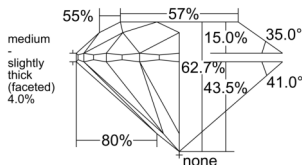

GIA®

FACSIMILE

GIA REPORT 7536115870

Verify this report at GIA.edu

GIA NATURAL DIAMOND DOSSIER®

August 18, 2025
GIA Report Number 7536115870
Shape and Cutting Style ..... Round Brilliant
Measurements ..... 5.69 - 5.73 x 3.58 mm

GRADING RESULTS

Carat Weight ..... 0.72 carat
Color Grade I
Clarity Grade VS1
Cut Grade ..... Excellent

ADDITIONAL GRADING INFORMATION

Polish ..... Excellent
Symmetry ..... Excellent
Fluorescence ..... Faint
Clarity Characteristics..... Crystal, Cloud, Needle, Pinpoint
Inscription(s): GIA 7536115870

PROPORTIONS

GRADING SCALES

GIA COLOR SCALE

COLORLESS	D
	E
	F
	G
	H
	I
	J
NEAR COLORLESS	K
	L
FAIN	M
	N
	O
	P
VERY LIGHT	Q
	R
	S
	T
	U
	V
	W
	X
	Y
LIGHT	Z

GIA CLARITY SCALE

FLAWLESS	INTERNAL FLAWLESS	
		FLAWLESS
VERY VERY SLIGHTLY INCLUDED	VVS₁	
	VVS₂	
VERY SLIGHTLY INCLUDED	VS₁	
	VS₂	
SLIGHTLY INCLUDED	SI₁	
	SI₂	
INCLUDED	I₁	
	I₂	
	I₃	

GIA CUT SCALE

EXCELLENT
VERY GOOD
GOOD
FAIR
POOR