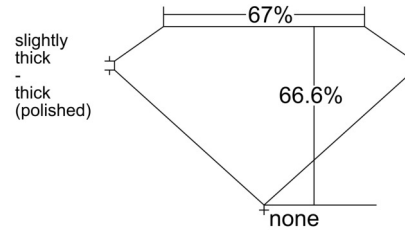

GIA NATURAL DIAMOND GRADING REPORT

August 21, 2025
GIA Report Number 7536139528
Shape and Cutting Style Square Emerald Cut
Measurements 6.81 x 6.75 x 4.50 mm

GRADING RESULTS

Carat Weight 2.01 carat
Color Grade K
Clarity Grade VS2

ADDITIONAL GRADING INFORMATION

Polish Excellent
Symmetry Very Good
Fluorescence None
Inscription(s): GIA 7536139528

Comments: Additional clouds are not shown. Pinpoints are not shown.

PROPORTIONS

Profile not to actual proportions

CLARITY CHARACTERISTICS

KEY TO SYMBOLS*

- Cloud
- Crystal
- Feather
- Needle

* Red symbols denote internal characteristics (inclusions). Green or black symbols denote external characteristics (blemishes). Diagram is an approximate representation of the diamond, and symbols shown indicate type, position, and approximate size of clarity characteristics. All clarity characteristics may not be shown. Details of finish are not shown.