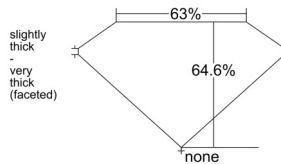

GIA®

FACSIMILE

GIA REPORT

7536149051

Verify this report at GIA.edu

GIA NATURAL DIAMOND DOSSIER®

August 16, 2025
GIA Report Number 7536149051
Shape and Cutting Style ..... Pear Brilliant
Measurements ..... 5.54 x 3.71 x 2.40 mm

GRADING RESULTS

Carat Weight ..... 0.30 carat
Color Grade ..... D
Clarity Grade VS1

ADDITIONAL GRADING INFORMATION

Polish ..... Excellent
Symmetry ..... Very Good
Fluorescence ..... None
Clarity Characteristics ..... Feather, Pinpoint
Inscription(s): GIA 7536149051

PROPORTIONS

Profile not to actual proportions

GRADING SCALES

GIA COLOR SCALE		GIA CLARITY SCALE			
COLORLESS	D	VERY VERY SLIGHTLY INCLUDED	FLAWLESS		
	E		INTERNALLY FLAWLESS		
	F	VERY SLIGHTLY INCLUDED	VS₁		
	G		VS₂		
	H		VS₁		
	NEAR COLORLESS	I	SLIGHTLY INCLUDED	VS₂	
		J		SI₁	
		FAINT	K	INCLUDED	SI₂
			L		I₁
			M		I₂
VERT LIGHT	N	LIGHT	I₃		
	O				
	P				
	Q				
	R