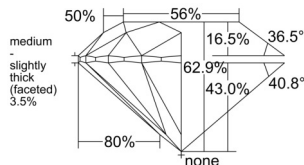

GIA®

FACSIMILE

GIA REPORT 7536160759

Verify this report at GIA.edu

GIA NATURAL DIAMOND DOSSIER®

August 18, 2025
GIA Report Number 7536160759
Shape and Cutting Style ..... Round Brilliant
Measurements ..... 4.89 - 4.93 x 3.09 mm

GRADING RESULTS

Carat Weight ..... 0.46 carat
Color Grade ..... E
Clarity Grade S11
Cut Grade ..... Excellent

ADDITIONAL GRADING INFORMATION

Polish ..... Excellent
Symmetry ..... Excellent
Fluorescence ..... None
Clarity Characteristics ..... Crystal
Inscription(s): GIA 7536160759

PROPORTIONS

Profile to actual proportions

GRADING SCALES

GIA COLOR SCALE

COLORLESS	D
	E
	F
	G
	H
	I
	J
NEAR COLORLESS	K
	L
FAIN	M
	N
	O
	P
VERY LIGHT	Q
	R
	S
	T
	U
	V
	W
	X
	Y
LIGHT	Z

GIA CLARITY SCALE

FLAWLESS	INTERNAL FLAWLESS	
		FLAWLESS
VERY VERY SLIGHTLY INCLUDED	VVS₁	
	VVS₂	
VERY SLIGHTLY INCLUDED	VS₁	
	VS₂	
SLIGHTLY INCLUDED	SI₁	
	SI₂	
INCLUDED	I₁	
	I₂	
	I₃	

GIA CUT SCALE

EXCELLENT
VERY GOOD
GOOD
FAIR
POOR