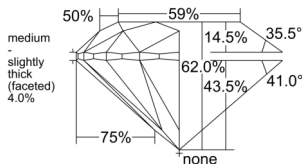

GIA®

FACSIMILE

GIA REPORT 7536168786

Verify this report at GIA.edu

GIA NATURAL DIAMOND DOSSIER®

August 19, 2025
GIA Report Number 7536168786
Shape and Cutting Style ..... Round Brilliant
Measurements ..... 5.09 - 5.12 x 3.16 mm

GRADING RESULTS

Carat Weight ..... 0.51 carat
Color Grade ..... E
Clarity Grade S11
Cut Grade ..... Excellent

ADDITIONAL GRADING INFORMATION

Polish ..... Excellent
Symmetry ..... Excellent
Fluorescence ..... None
Clarity Characteristics ..... Crystal
Inscription(s): GIA 7536168786

PROPORTIONS

Profile to actual proportions